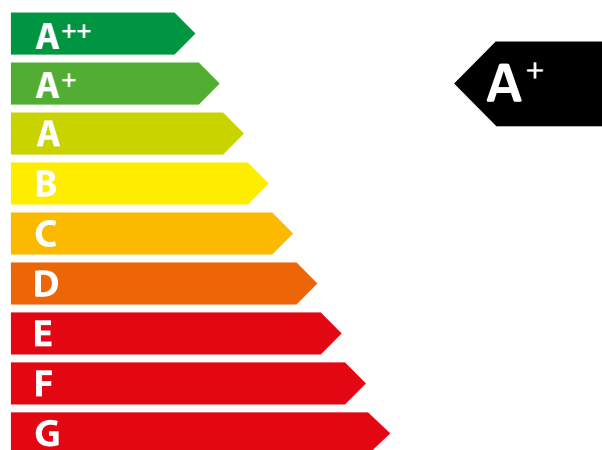

TermaTech

MANUFACTURER

Name TermaTech AS
Address Gunnar Clausens Vej 36
DK-8260 Viby J.

PRODUCT

Type designation TT80

ENERGY EFFICIENCY

Class A+
Direct heat output 5,5 kW
EEI 108,0
Efficiency 81,0%

Follow the installation instructions and only use the recommended type of fuel.

ENERG Y IJA
енергия · ενεργεια IE IA

TermaTech A/S

TT80

ENERGIA · ЕНЕРГИЯ · ΕΝΕΡΓΕΙΑ · ENERGIJA · ENERGY · ENERGIE · ENERGI

2015/1186